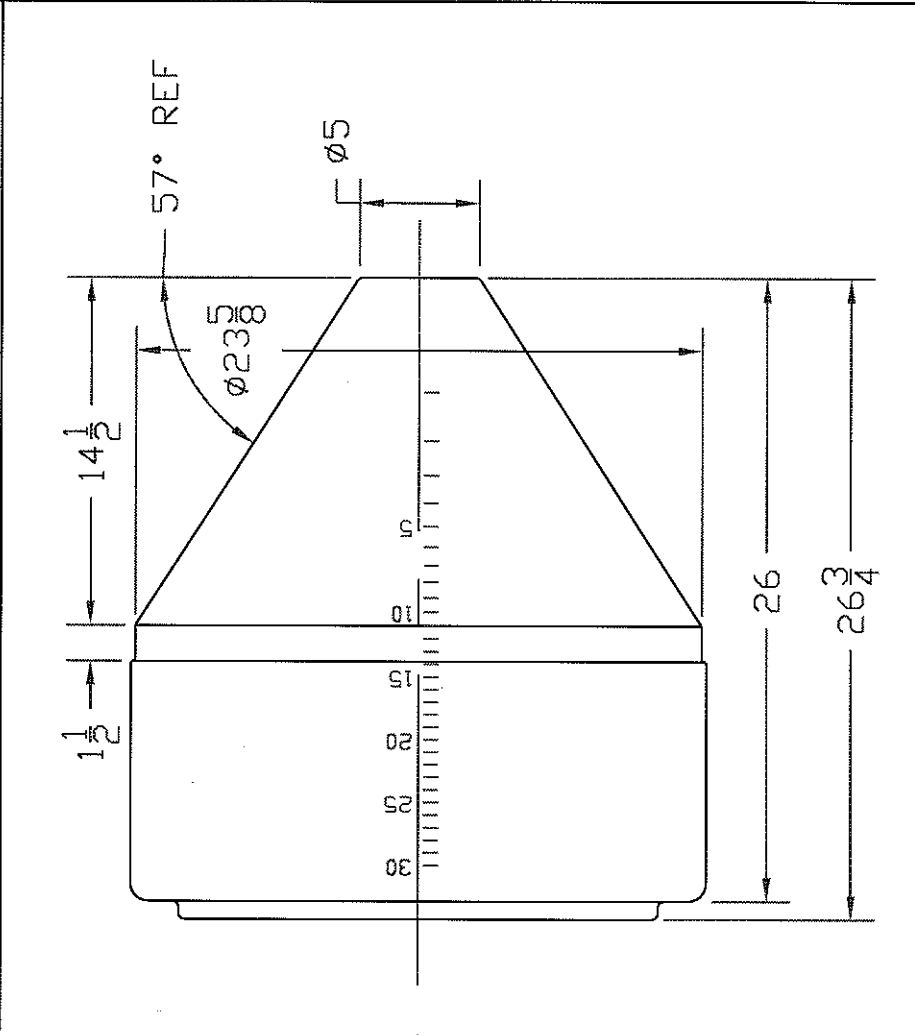

REVISIONS			
ZONE	REV	DESCRIPTION	DATE

NORWESCO		ST. BONIFACIUS, MN	
30 GALLON INDUCTOR		TANK x 24 DIA	
JTP	02APR04	SIZE	FSCM NO.
		A	
		DWG NO.	
		REV	
		SCALE	1/8
			SHEET