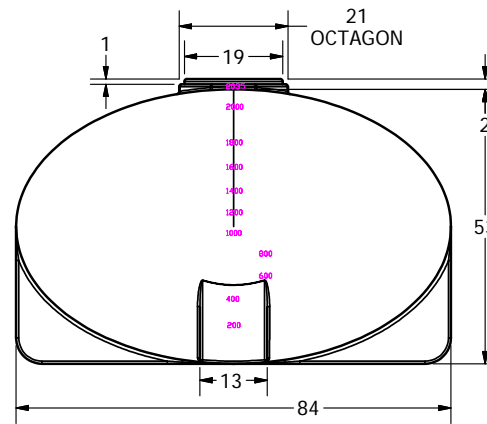

GALLON MARKS ARE ON THIS END

SECTION A-A
SCALE 1 / 24

FOB ST. BONIFACIUS, MN, SHAWNEE, OK, &
FAIRFIELD, TX

DRAWN Jerry Paulson	10/11/2007		
CHECKED		NORWESCO, INC., ST. BONIFACIUS, MN	
QA		TITLE	
MFG		2035 GALLON ELLIPTICAL TANK	
APPROVED Jerry Paulson		SIZE B	REV A
		SCALE: 1/24	DWG NO
			SHEET 1 OF 1