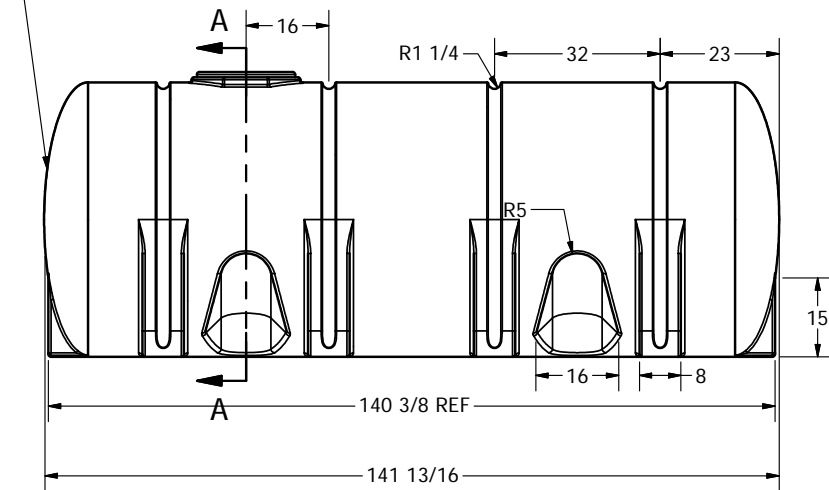

GALLON MARKS ARE ON THIS END

SECTION A-A
SCALE 1 / 24

FOB ST. BONIFACIUS, MN, SHAWNEE, OK, &
FAIRFIELD, TX

DRAWN Jerry Paulson	10/11/2007		
CHECKED		NORWESCO, INC., ST. BONIFACIUS, MN	
QA		TITLE	
MFG		2035 GALLON ELLIPTICAL TANK	
APPROVED Jerry Paulson		SIZE B	REV A
		SCALE: 1/24	DWG NO
			SHEET 1 OF 1