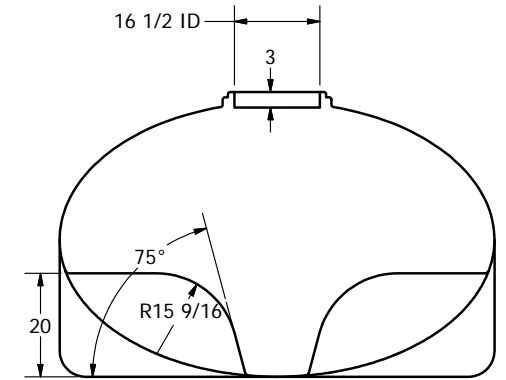

GALLON MARKS ARE ON THIS END

SECTION A-A
SCALE 1 / 24

FOB ST. BONIFACIUS, MN, SHAWNEE, OK, &
FAIRFIELD, TX

DRAWN Jerry Paulson	10/11/2007		
CHECKED		NORWESCO, INC., ST. BONIFACIUS, MN	
QA		TITLE	
MFG		2035 GALLON ELLIPTICAL TANK	
APPROVED Jerry Paulson		SIZE B	REV A
		SCALE: 1/24	DWG NO
			SHEET 1 OF 1