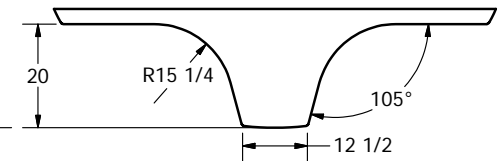

SECTION A-A
SCALE 1 / 24

SECTION B-B
SCALE 1 / 24

FOB ST. BONIFACIUS, MN & FARIFIELD, TX

DRAWN Jerry Paulson	10/12/2007	 NORWESCO, INC., ST. BONIFACIUS, MN		
CHECKED		TITLE		
QA		2635 GALLON ELLIPTICAL TANK		
MFG				
APPROVED Jerry Paulson		SIZE B	DWG NO	REV A
		SCALE: 1/24	SHEET 1 OF 1	